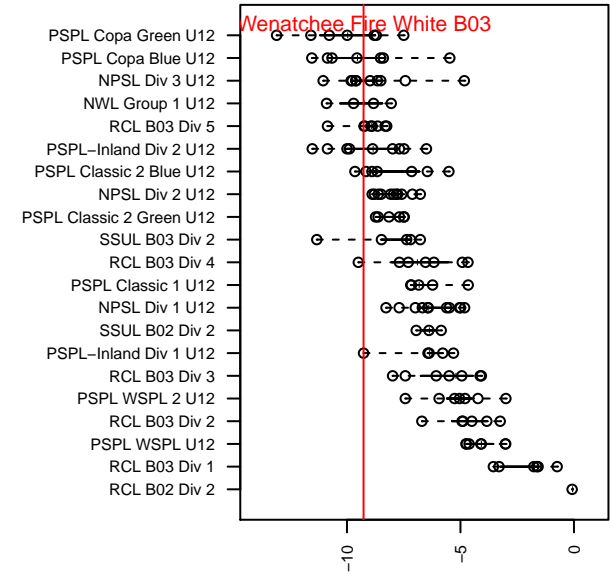

## Wenatchee Fire White B03

Wenatchee Fire FC  
 Wenatchee, WA  
 B03 total strength=323  
 attack=0.3 defense=0.12  
 fall league = PSPL-Inland Div 1 U12  
 spr league = Spr PSPL-Inland Div 1 U12  
 notes= Rosas 2014; Pope 2015

alt names used:  
 WENATCHEE FC B03 WHITE (WA)  
 Wenatchee FC B03 White  
 Wenatchee FC B03 Pope  
 Wenatchee FC B03 Pope

Venues played:  
 2014 Spr PSPL-Inland Div 1 U11  
 2015 Blast Off BU12 C  
 2015 REDAPT Cup Silver U12  
 2015 PSPL-Inland Div 1 U12  
 2015 Spr PSPL-Inland Div 1 U12

**attack and defense variance (black dot)  
relative to other teams  
and top 10 in region**

**attack and defense rating  
relative to others at age  
and all opponents in last 13 months**

**Performance relative to 13 month average**