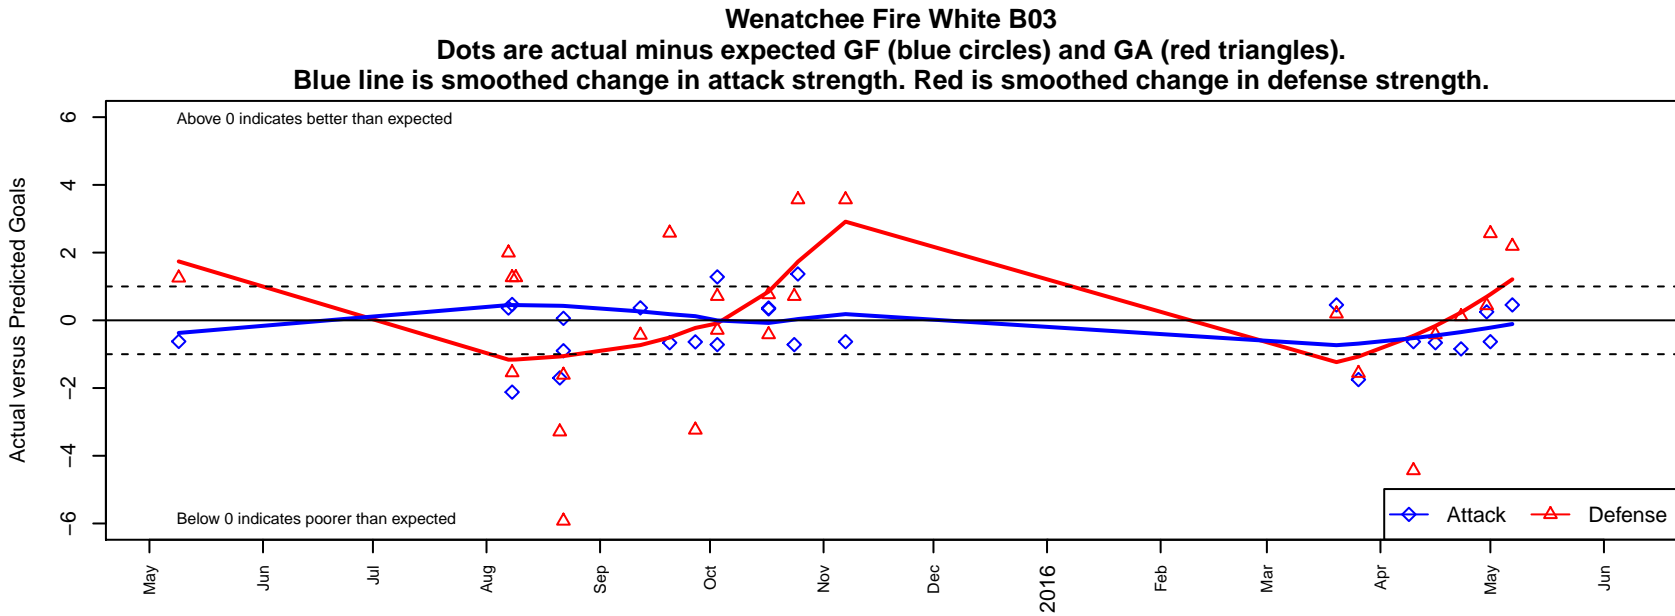

## Wenatchee Fire White B03

Wenatchee Fire FC  
 Wenatchee, WA  
 B03 total strength=323  
 attack=0.3 defense=0.12  
 fall league = PSPL-Inland Div 1 U12  
 spr league = Spr PSPL-Inland Div 1 U12  
 notes= Rosas 2014; Pope 2015

**attack and defense variance (black dot)  
relative to other teams  
and top 10 in region**

**attack and defense rating  
relative to others at age  
and all opponents in last 13 months**

**Performance relative to 13 month average**